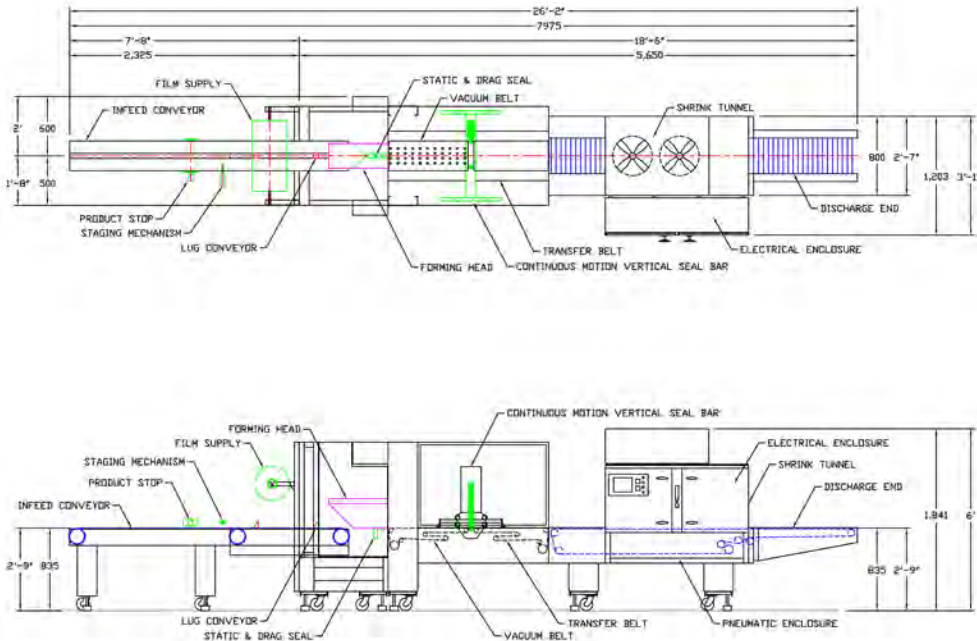

POLYPACK'S CFH SERIES machines are designed to provide complete enclosure of bundles with polyethylene, polyolefin or PVC films. These machines can also be designed to handle print-registered film for retail packaging. These high speed machines are available at speeds of up to 70 cycles per minute, and are available in both horizontal and vertical sealbar configurations. For round products, Polypack also offers an integrated label-orientation system for shelf-ready packaging that engages consumers head-on.

WE GOT IT COVERED

CFH SERIES

CFH-24-32C Shown

CFH SERIES MACHINE FEATURES

- *Heavy Gauge, Stainless Steel Main Frame
- *Forming Plow Uses a Single Roll of Film and Produces Zero Film Waste
- *Run Clear, Random Printed or Print-Registered Film
- *Multi-Sealbar Models Available for High Speed Applications
- *Self-Leveling, Teflon[®] Coated Hot Knife Sealbar Assembly
- *Engineered as a Single Unit with Integrated Double Insulated Tunnel to Reduce Energy Consumption
- *Polycarbonate Enclosures Ensure Safety and Easy Access to Machine Components
- *Quick Changeovers
- *PLC Touchscreen Interface