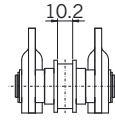

Type 60S

$p = 60$ mm 17 p/m

CH60 PS 2000

8.6 kg/m

CH60 PSR 2000